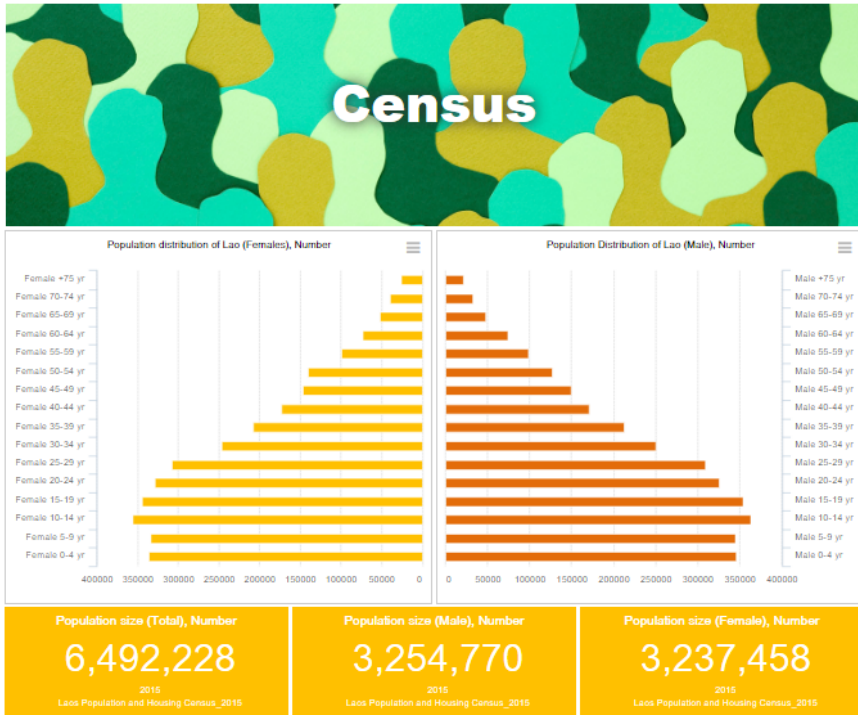

Laoinfo Dashboard

Disseminating statistical data

Features

- Data sets are presented in a standard, intuitive format
- Visual and analytical representations available for a large volume of data
- Responsive mobile phone interface for analyzing data on the go
- Cross-browser compatibility with no plug-ins required
- Content can be downloaded to share in reports

With its intuitive, interactive dashboard, Laoinfo makes it easy to access demographic and socioeconomic data on the Lao People's Democratic Republic.

The Lao Statistics Bureau launched its Laoinfo initiative in 2004 to encourage the use of data – for planning, implementation, monitoring and evaluation of development goals at both national and sub-national levels. The database is populated with information from all of the major national household surveys conducted in the country, including the Population Census, Economic Consumption Surveys, Labour Surveys, MICS, LRHS, LSIS, MDG surveys, and from annual reports on the National Socio-Economic Development Plan.